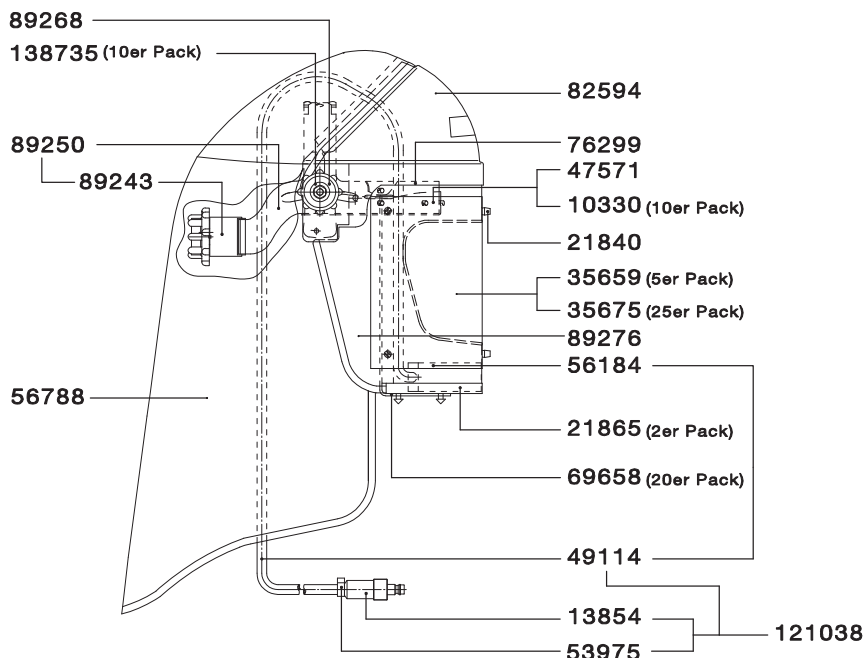

SATA vision 2000

Art. No./ Descr.
13623 SATA quick coupling 100.14 G 1/4 outside thread
13920 Belt with buckle for respirator
13854 Silencer f. SATA respirator
13870 Air hose 1.2 m cpl. with fittings
21865 Bottom part (2 pcs.) for vision 2000
21840 Set of plug-in nipples, complete, for vision 2000
22947 O-ring 54 x 2,5 mm Perbunan for respirator housing
25064 Gauge f. Super respirator adsorber
25106 Spindle, complete, for adsorber (CE)
27797 Adsorber glass f. full face respirator
47571 Respirator sweat ribbon, artificial leather
49114 Air hose 1850 mm f. SATA CE respirator w. acoustic warning device + foam sleeve
49726 Protective cage f. respirator filter unit
53934 Safety quick coupling
53942 Nipple G 1/4
53975 Hose clamp 10.5 GER
56184 Foam sleeve for CE respirator
76299 Foam stripes, one side self-adhesive
82594 Hood with velcro tape, loose, for vision 2000 respirator
89243 Adjustable part for head strap of vision 2000 respirator
89250 Head strap, cpl., for vision 2000 respirator
89268 Double screws for vision 2000 respirator
89276 Carrier frame with side parts, plug-in nipples and bottom part
121038 Air hose 1850 mm accoustic warning device w. foam sleeve and silencer, cpl. w. fittings
138735 Pack of 10 units square screw connection
149872 1 belt cushion 146415 and installation instructions 149013

69500

54015