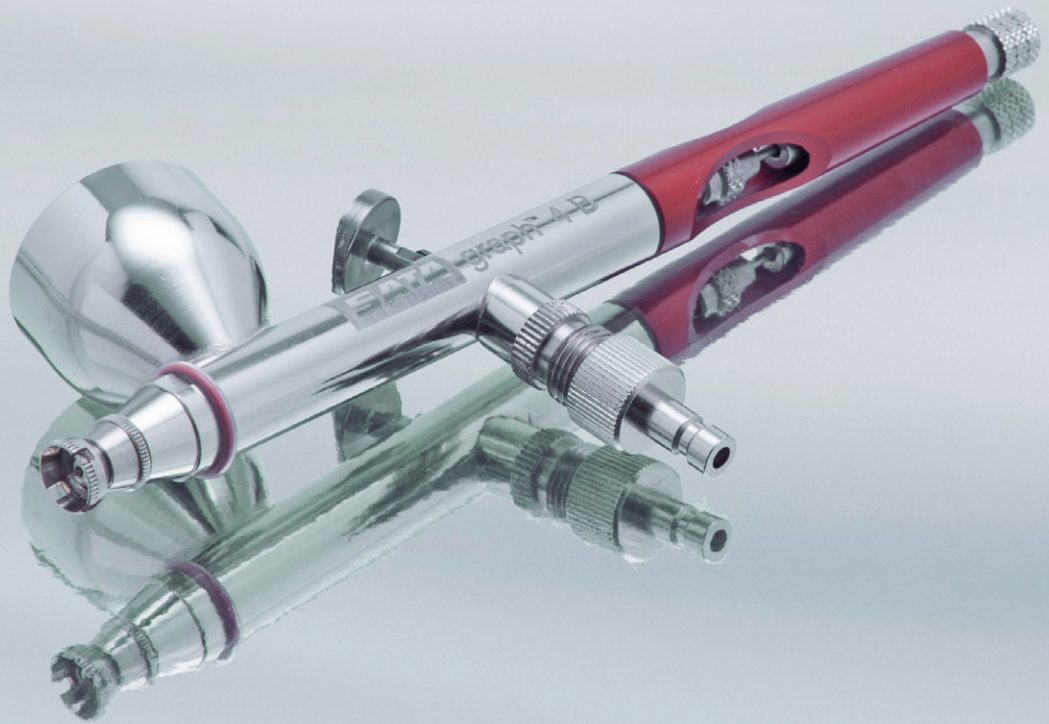

## New Airbrush - the SATA graph 4

- Available in gravity feed, suction cup and side feed version
- Nozzle shield can be reversed for less air turbulence
- German engineered - made in the USA

# The SATAgraph 4 series

The SATAgraph 4 has the best of everything. Durability, comfort, dependability and affordability. In my opinion the SATAgraph 4 is the best all around automotive airbrush ever made.

German engineered, American made. **BAM!!!**

~Mickey Harris

- SATA super grip trigger. Has a unique forward cut trigger with cross teeth giving a comfortable none slip grip.
- Crosscut reversible air cap tip. Crosscuts allow air to flow away from tip when close to surface, painting with less turbulence than standard tip. The nozzle shield is completely reversible so you can paint with the needle exposed to pick away tip dry just like the pros. Also prevents losing the tip when removed as happens to other brands.
- Teflon coated trigger and rocker arm. This creates a super smooth trigger pull for better control.
- Single piece trigger. No more going blind trying to put the trigger in the gun. More durable and less costly.
- Trigger set knob at rear of the gun allows you to set the trigger pull at a certain position to control paint flow.
- Solvent proof "O" rings on front and inside of airbrush.
- Very affordable replacement tips and needles.
- Competitively priced. The most affordable airbrush of this quality.
- Most importantly the SATAgraph 4 is "German Engineered, Made in America".

Part No. **S004B**

**SATAgraph 4 B, Gravity feed**

Part No. **S004S**

**SATAgraph 4 S, Side feed**

Part No. **S004H**

**SATAgraph 4 H, Siphon Feed**

3 Gun Set w/Case  
Part No. **S004HBS**

Reversing nozzle shield  
for less air turbulence