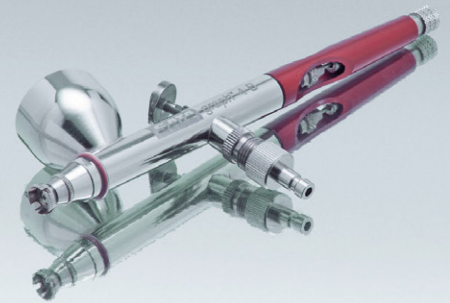

German engineered, American made. **BAM!!!**

~Mickey Harris

- SATA super grip trigger. Has a unique forward cut trigger with cross teeth giving a comfortable none slip grip.
- Crosscut reversible air cap tip. Crosscuts allow air to flow away from tip when close to surface, painting with less turbulence than standard tip. The nozzle shield is completely reversible so you can paint with the needle exposed to pick away tip dry just like the pros. Also prevents losing the tip when removed as happens to other brands.
- Teflon coated trigger and rocker arm. This creates a super smooth trigger pull for better control.
- Single piece trigger. No more going blind trying to put the trigger in the gun. More durable and less costly.
- Trigger set knob at rear of the gun allows you to set the trigger pull at a certain position to control paint flow.
- Solvent proof "O" rings on front and inside of airbrush.
- Very affordable replacement tips and needles.
- Competitively priced. The most affordable airbrush of this quality.
- Most importantly the SATAgraph 4 is "German Engineered, Made in America".

Part No. **S004B**

**SATAgraph 4 B, Gravity feed**

Part No. **S004S**

**SATAgraph 4 S, Side feed**

Part No. **S004H**

**SATAgraph 4 H, Siphon Feed**

3 Gun Set w/Case  
Part No. **S004HBS**

Reversing nozzle shield  
for less air turbulence