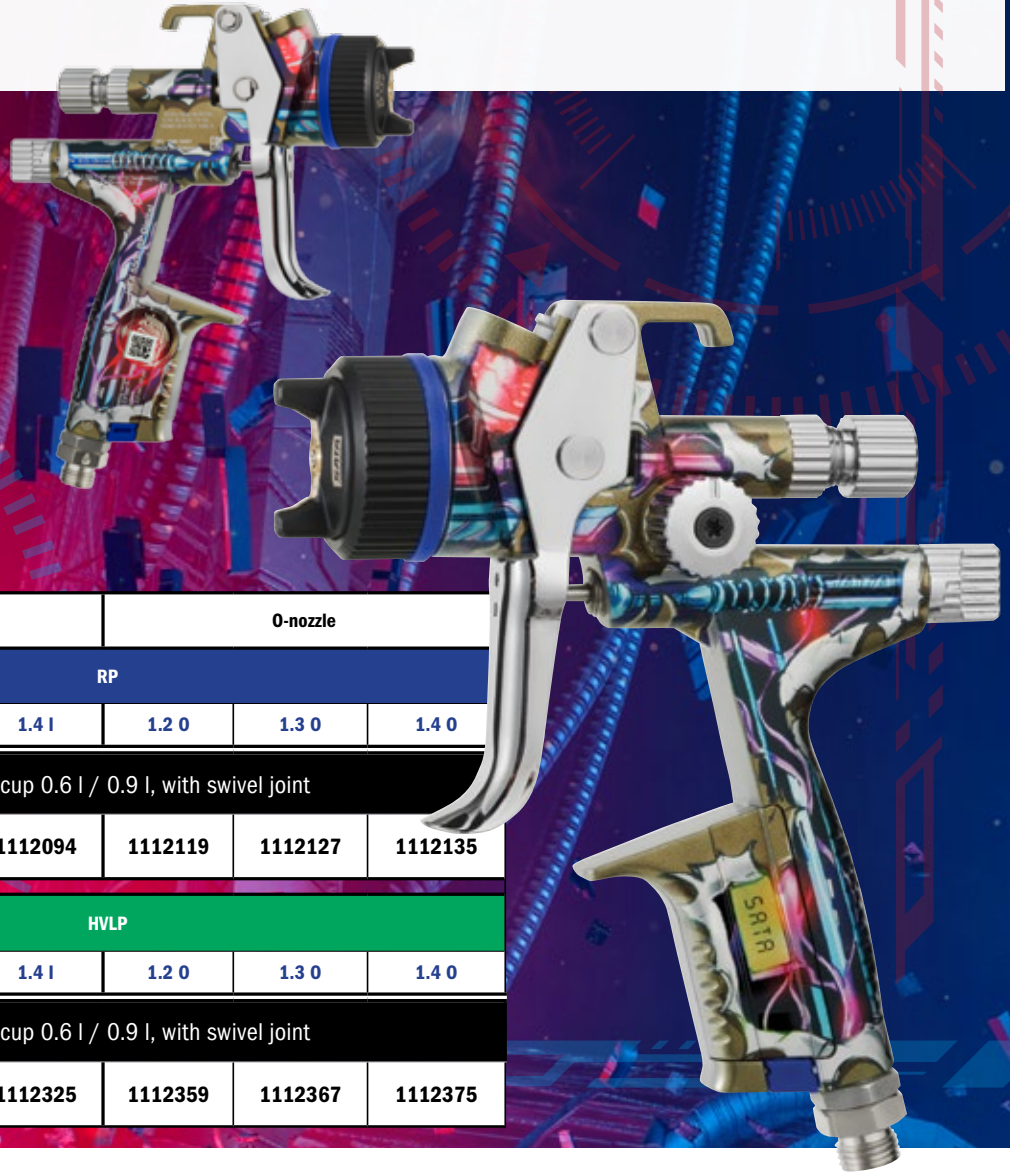

SATAjet X 5500 Bionic – Below the Surface!

Promotion period begins Oct. 14, 2020 - while supplies last

SATA spray guns do not only inspire with their stunning aesthetics, they deliver with their cutting-edge engineering. The inner workings of a SATA spray gun is something that many wish to see – and now you can! The SATAjet X 5500 Bionic reveals the unseen technology that makes your SATA spray gun so special.

The special edition spray gun SATAjet X 5500 Bionic is fully functional and suitable for the daily use in the spray booth.

- The SATAjet X 5500 premium spray gun with a unique surface coating finish
- Available in Standard (non-digital) version, in HVLP and RP technology, I & O nozzles – while supplies last
- Limited Quantities - Special Edition

www.sata.com/bionic

Reserve your Special Edition spray gun with your SATA dealer now!

Please note: The intricate finishing process of the spray gun surface could lead to slight color deviations. Changes in color, for example caused by exposure to daylight, are also possible.

Canadian distribution will only be available in Standard, but the artwork on the gun is a depiction of a Digital spray gun.

	I-nozzle			O-nozzle		
	RP					
Nozzle size	1.2 I	1.3 I	1.4 I	1.2 O	1.3 O	1.4 O
Standard with one each RPS multipurpose cup 0.6 l / 0.9 l, with swivel joint						
Part No.	1112078	1112086	1112094	1112119	1112127	1112135
	HVLP					
Nozzle size	1.2 I	1.3 I	1.4 I	1.2 O	1.3 O	1.4 O
Standard with one each RPS multipurpose cup 0.6 l / 0.9 l, with swivel joint						
Part No.	1112309	1112317	1112325	1112359	1112367	1112375

Your SATA dealer:

SATA Canada Inc.
125 Buttermill Avenue
Vaughan, ON L4K 3X5
Phone: +1 905 660 1101
Toll-free: +1 844 554 SATA (7282)
Fax: +1 905 760 1250
contact@sata.ca www.sata.ca