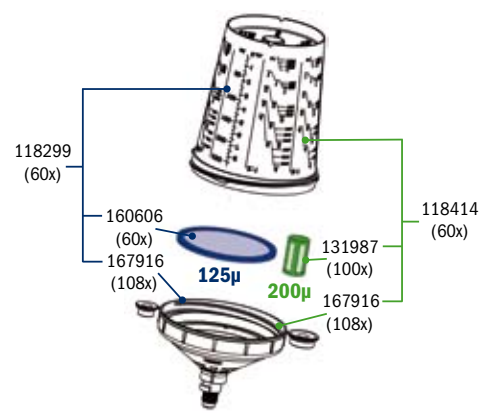

Spare Parts SATA® RPS™

Art. No./Descr.
131961 Pack of 80 pcs exchange lids for SATA 0.6 l + 0.9 l
131979 Pack of 100 pcs exchange flat sieve 125µm for SATA RPS 0.6 l + 0.9 l colour: light blue
131987 Pack of 100 pcs exchange plug-in sieves 200µm for SATA RPS colour: light green
160606 Flat sieve 125 µm in pastel blue, packing unit: 60 units
167908 Spare part lid 90 units
167916 Spare part lid 108 units

SATA RPS 0.3 l Standard

SATA RPS 0.3 l minijet

SATA RPS 0.6 l

SATA RPS 0.9 l

All prices are recommended list prices. Errors, technical modifications and printing errors reserved.