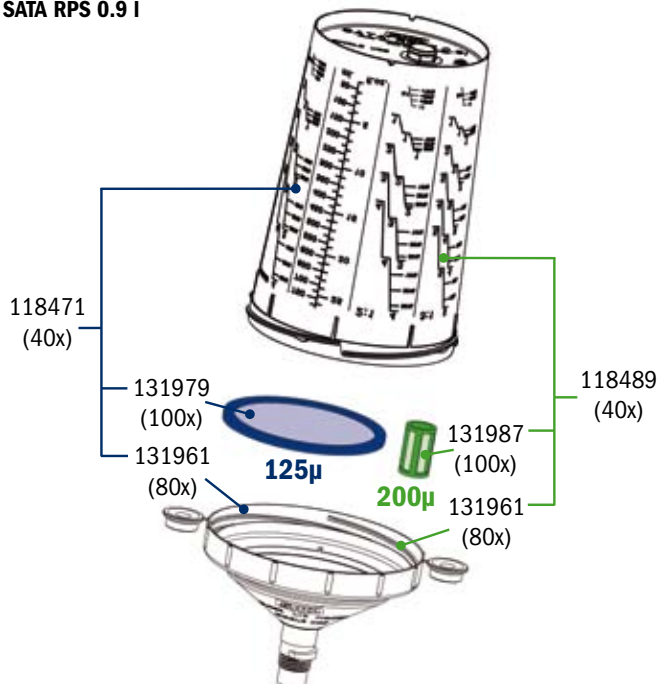

Spare Parts SATA® RPS™

Art. No./Descr.
131961 Pack of 80 pcs exchange lids for SATA 0.6 l + 0.9 l
131979 Pack of 100 pcs exchange flat sieve 125µm for SATA RPS 0.6 l + 0.9 l colour: light blue
131987 Pack of 100 pcs exchange plug-in sieves 200µm for SATA RPS colour: light green
160606 Flat sieve 125 µm in pastel blue, packing unit: 60 units
167908 Spare part lid 90 units
167916 Spare part lid 108 units

SATA RPS 0.3 l Standard

SATA RPS 0.3 l minijet

SATA RPS 0.6 l

SATA RPS 0.9 l

All prices are recommended list prices. Errors, technical modifications and printing errors reserved.