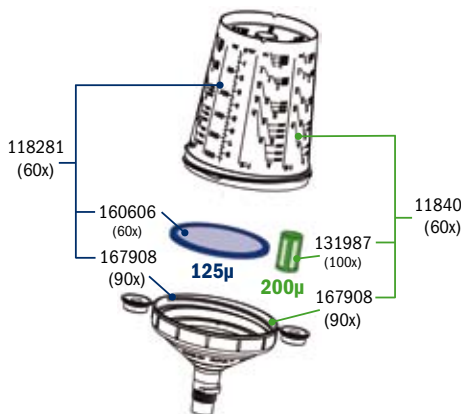

Spare Parts SATA® RPS™

Art. No./Descr.
131961 Pack of 80 pcs exchange lids for SATA 0.6 l + 0.9 l
131979 Pack of 100 pcs exchange flat sieve 125µm for SATA RPS 0.6 l + 0.9 l colour: light blue
131987 Pack of 100 pcs exchange plug-in sieves 200µm for SATA RPS colour: light green
160606 Flat sieve 125 µm in pastel blue, packing unit: 60 units
167908 Spare part lid 90 units
167916 Spare part lid 108 units

SATA RPS 0.3 l Standard

SATA RPS 0.3 l minijet

SATA RPS 0.6 l

SATA RPS 0.9 l

All prices are recommended list prices. Errors, technical modifications and printing errors reserved.