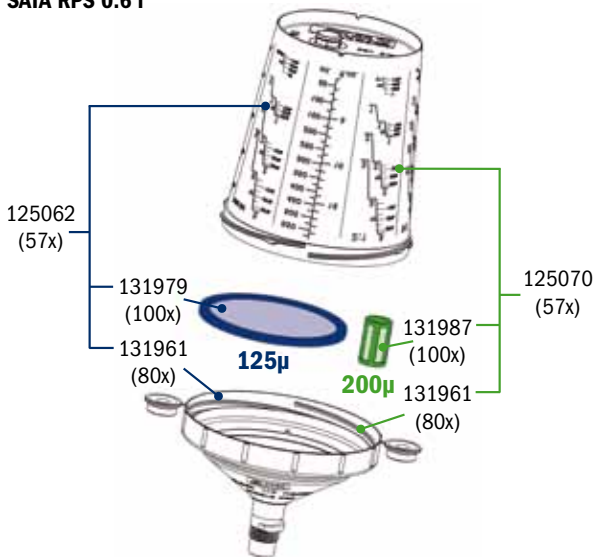

Spare Parts SATA® RPS™

Art. No./Descr.
131961 Pack of 80 pcs exchange lids for SATA 0.6 l + 0.9 l
131979 Pack of 100 pcs exchange flat sieve 125µm for SATA RPS 0.6 l + 0.9 l colour: light blue
131987 Pack of 100 pcs exchange plug-in sieves 200µm for SATA RPS colour: light green
160606 Flat sieve 125 µm in pastel blue, packing unit: 60 units
167908 Spare part lid 90 units
167916 Spare part lid 108 units

SATA RPS 0.3 l Standard

SATA RPS 0.3 l minijet

SATA RPS 0.6 l

SATA RPS 0.9 l

All prices are recommended list prices. Errors, technical modifications and printing errors reserved.