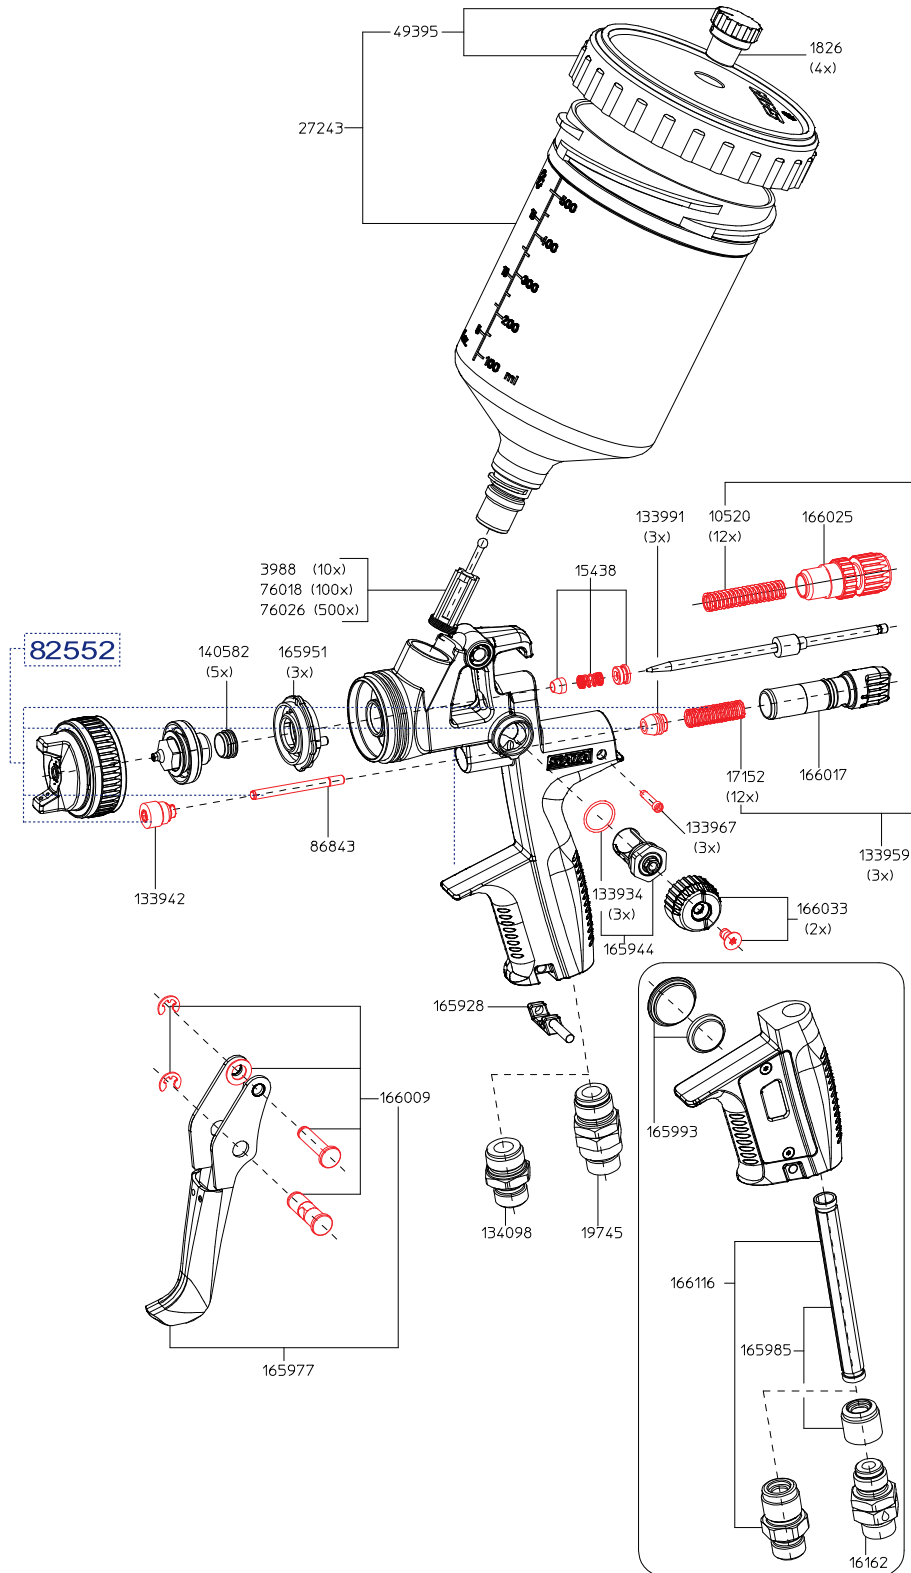

Spare Parts SATAjet® 4000 B

Original SATA spare parts to enhance the lifetime of the spray gun

Art. No./Descr.
1826 4 pieces non-drip devices for 0.6 l PVC cup
3988 10 paint strainers for SATA spray guns, except SATAMinijet
10520 12 Springs
15438 Paint needle packing
16162 Swivel joint for SATA paint spray guns with digital pressure display
17152 Pack of 12 springs
19745 Swivel joint without digital display
27243 QCC quick replacement cup (PVC) 0.6 l
49395 Screw-on lid for 0.6 l PVC cup with drip-catching ring and non-drip device
76018 10 packs of 10 paint strainers
76026 50 packs of 10 paint strainers
86843 Air piston rod
133934 Pack of 3 packings
133942 Seal retainer
133959 Set of springs with each 3 pieces paint needles/air piston springs
133967 Pack of 3 adjustment screws
133991 Pack of 3 air piston heads
134098 Air connection piece G1/4a- M15x1a
136960 Sealing kit
140582 Pack of 5 sealing elements
165928 Pack of 4 CCS clips (green, blue, red, black)
165944 Spindle for round/flat spray control
165951 Pack of 3 air distribution rings
165977 Trigger kit
165985 Seal retainer complete with sleeve
165993 Battery kit with closing screw complete
166009 Trigger sleeve kit
166017 Air micrometer, packaged in plastic bag
166025 Material flow control with counter nut, packaged in plastic bag
166033 Control knob and screw (each 2 units)
166116 Air connection with sleeve

- 165936
Tool kit
- Universal wrench
 - Cleaning brush
 - Allen wrench
 - Torx allen wrench TX20/TX8
 - Paint strainer
 - High performance grease, 3g tube
 - Extraction tool

- | Art. No./Descr. |
|---|
| 166058
Repair kit |
| 82552
Air piston service unit |